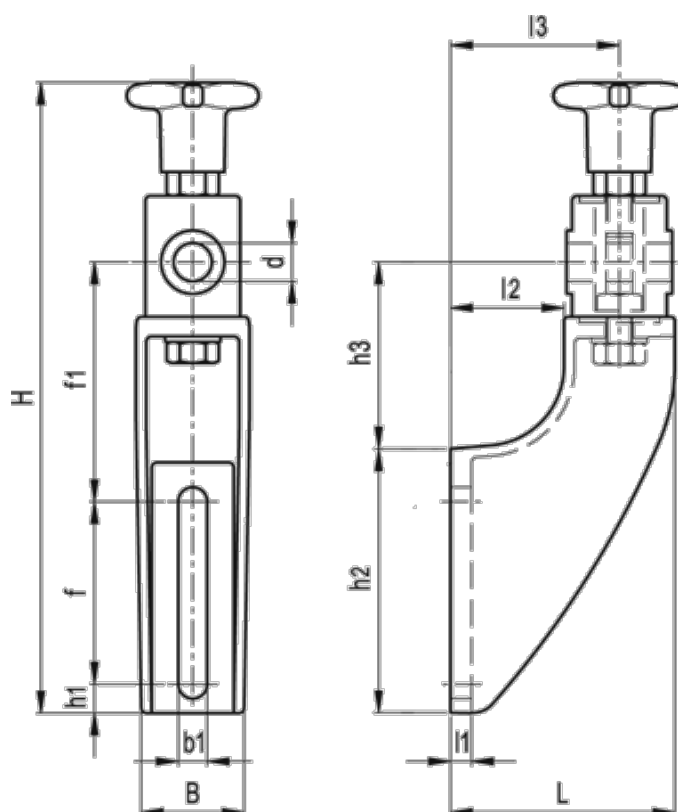

Data Sheet

Article number: 2310419658

Description: E+G Adjustable guide rail bracket
SPR.V-12-B

Measures

B = 41	h3 = 70
b1 = 11	L = 85
d = 12	l1 = 8
f = 69	l2 = 43
f1 = 90	l3 = 64
H = 238	Weight (g) = 270
h1 = 11	
h2 = 100	